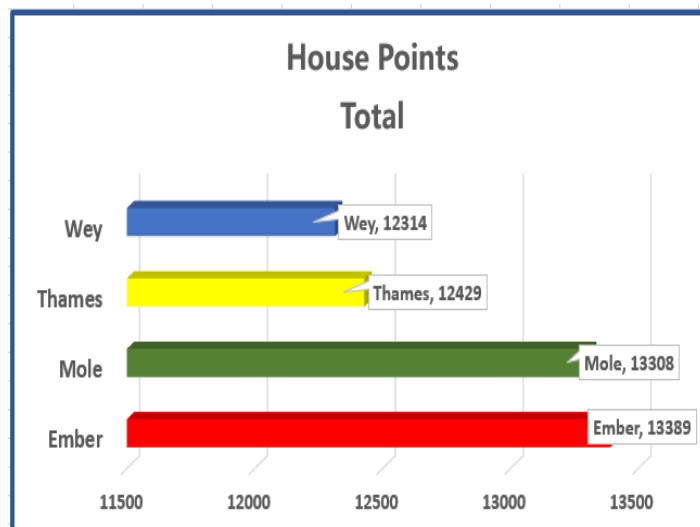

Thank you.

Our School Newsletter

Chandlers Field Primary School 11 June 2021 No. 20

Stars of the week

Dragonflies	Jessica K
Bumblebees	John B
Paddington	Otis W
Bond Street	Lola-Mae P
Bloomsbury	Alaa A
Hyde Park	Brooklyn W
Pudding Lane	Woody I
Regents Park	The whole class
Greenwich	Dillon R
Kensington	Ruby B
Buckingham Place	Ruby O
Windsor Castle	Eshan M

House Points

The weekly scores were:

Ember	1491
Mole	1158
Thames	1110
Wey	738

This week's class attendance percentages

Dates for Diary

08 June – 2 nd July	Golden Boot Challenge starts
08 June 2021	Children return to school
18 June 2021	Sports Day - Years 1 – 6
21 June 2021	Year 6 trip to Blackland Farm
22 June 2021	Reception Meeting for new parents of children starting in September 2021
23 June 2021	Sports Day – Reception
23 June 2021	Friends of Chandlers Field AGM 8pm
28 June 2021	Nursery open morning for children starting nursery in September 2021
06 & 08 July	Parent/Carer Consultations
13 July 2021	Meet the teacher for children
20 July 2021	Last of term
21 July 2021	Inset Day (no children in school)