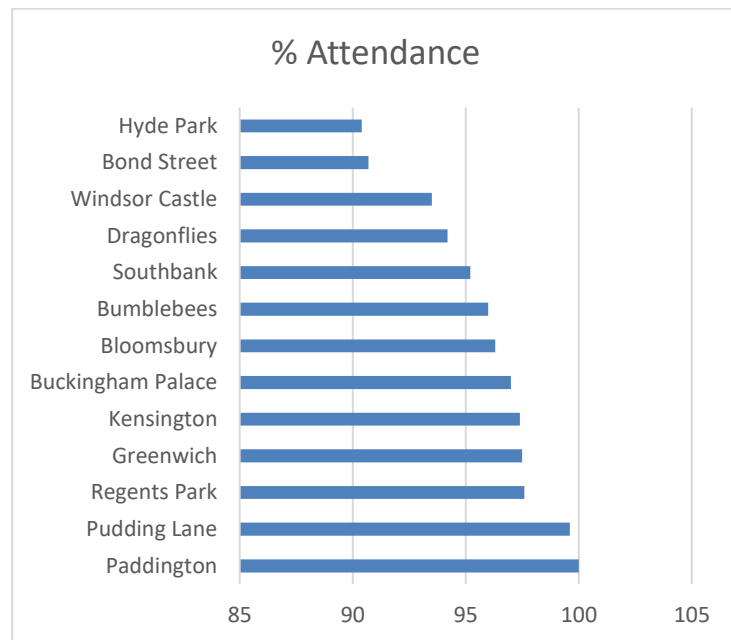

Thank you.

Our School Newsletter

Chandlers Field Primary School 11 June 2021 No. 20

Stars of the week

Dragonflies	Jessica K
Bumblebees	John B
Paddington	Otis W
Bond Street	Lola-Mae P
Bloomsbury	Alaa A
Hyde Park	Brooklyn W
Pudding Lane	Woody I
Regents Park	The whole class
Greenwich	Dillon R
Kensington	Ruby B
Buckingham Place	Ruby O
Windsor Castle	Eshan M

House Points

The weekly scores were:

Ember	1491
Mole	1158
Thames	1110
Wey	738

This week's class attendance percentages

Dates for Diary

08 June – 2 nd July	Golden Boot Challenge starts
08 June 2021	Children return to school
18 June 2021	Sports Day - Years 1 – 6
21 June 2021	Year 6 trip to Blackland Farm
22 June 2021	Reception Meeting for new parents of children starting in September 2021
23 June 2021	Sports Day – Reception
23 June 2021	Friends of Chandlers Field AGM 8pm
28 June 2021	Nursery open morning for children starting nursery in September 2021
06 & 08 July	Parent/Carer Consultations
13 July 2021	Meet the teacher for children
20 July 2021	Last of term
21 July 2021	Inset Day (no children in school)